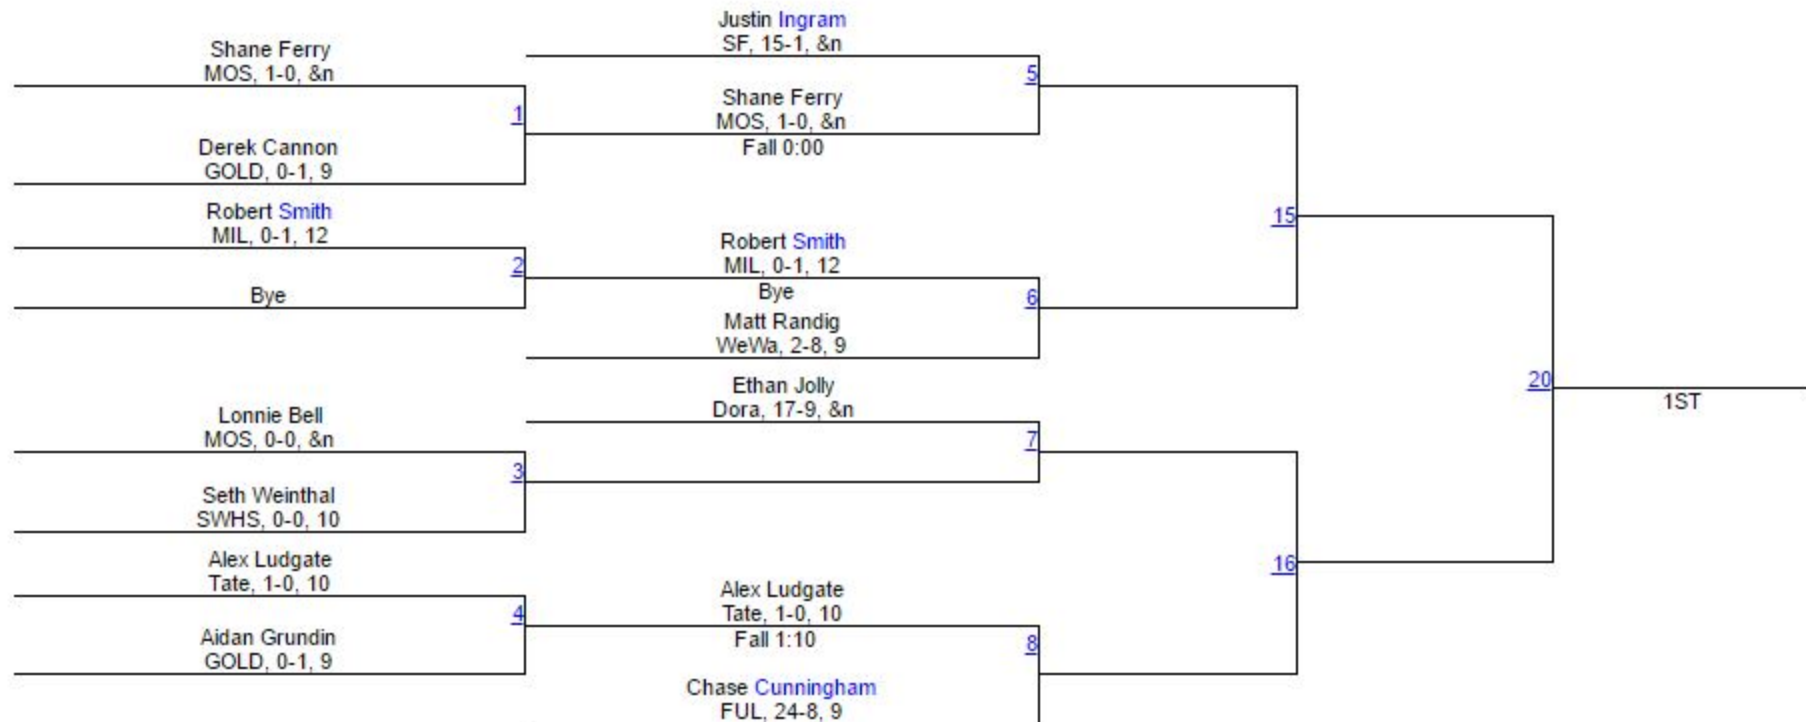

Round 4

4TH

Round 5

5TH

Tate High Invitational

132

RESULTS ADDENDUM:

All we have on 126 and 132 in terms of results are the following: