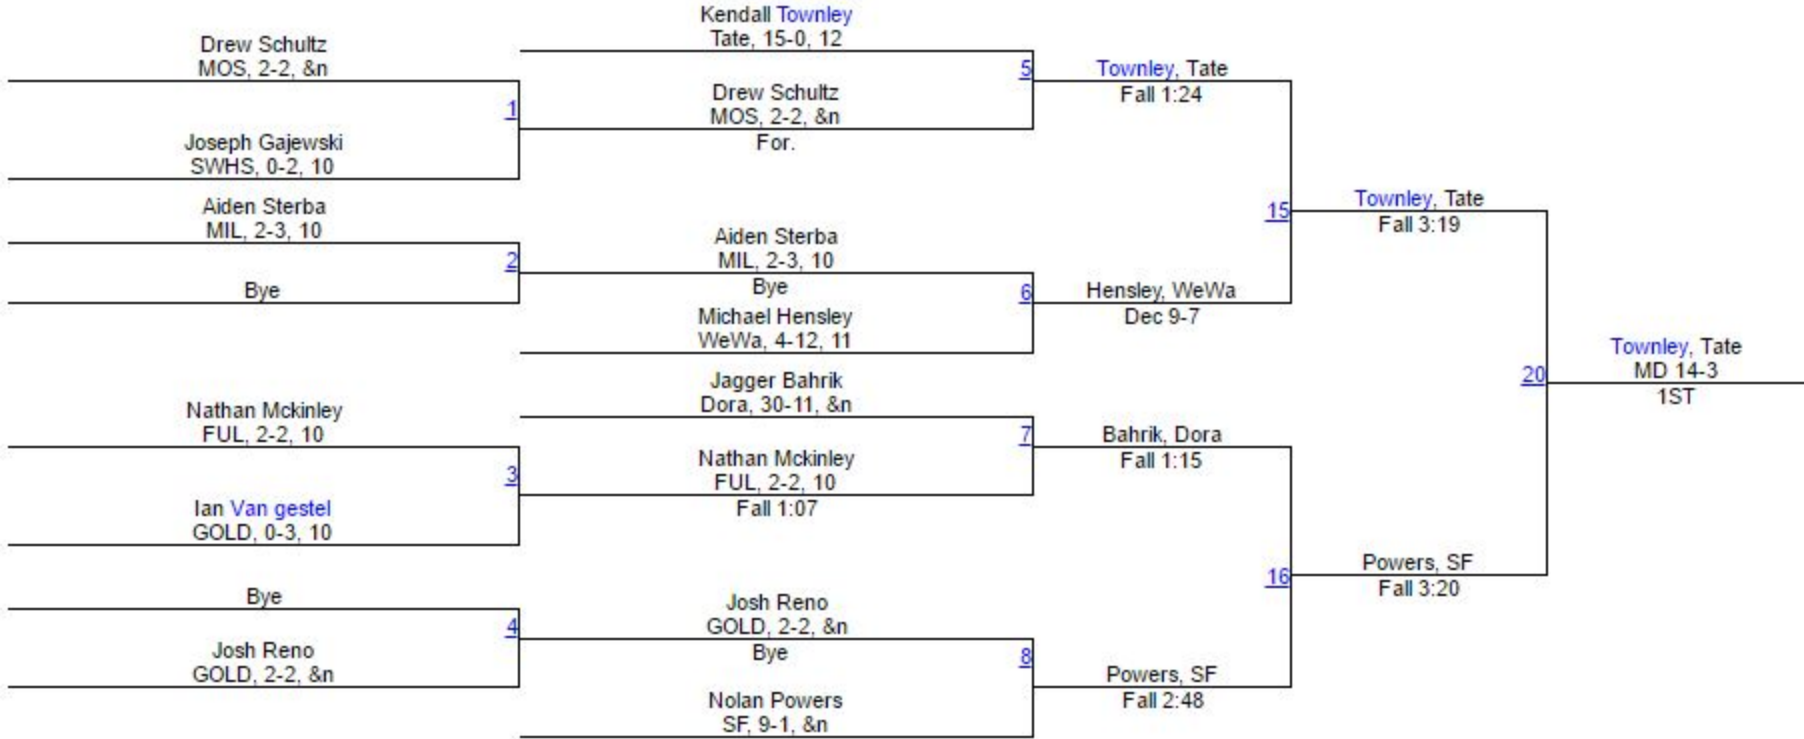

Tate High Invitational