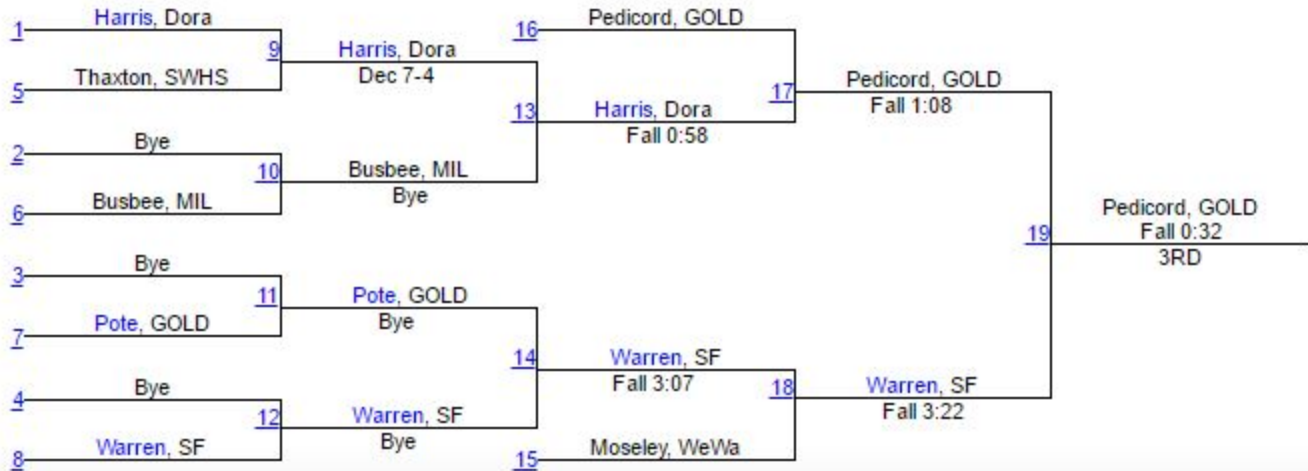

Team Scores

1. Tate	180.5
2. Dora	128.0
3. Fultondale	93.0
4. Wewahitchka	75.0
5. Mosley	66.0
6. Spanish Fort	54.0
7. Milton	46.0
8. Gold	41.0
9. South Walton High School	26.0

Tate High Invitational

106

Round 1

Round 2

Round 3

WRESTLERS

Macon Edwards, FUL, 33-0, 11

Noah Kryfka, Tate, 2-1, 11

Ryan Raby, SF, 11-5, &n

Xander Stewart, Dora, 0-3, &n

Macon Edwards, FUL, 33-0, 11