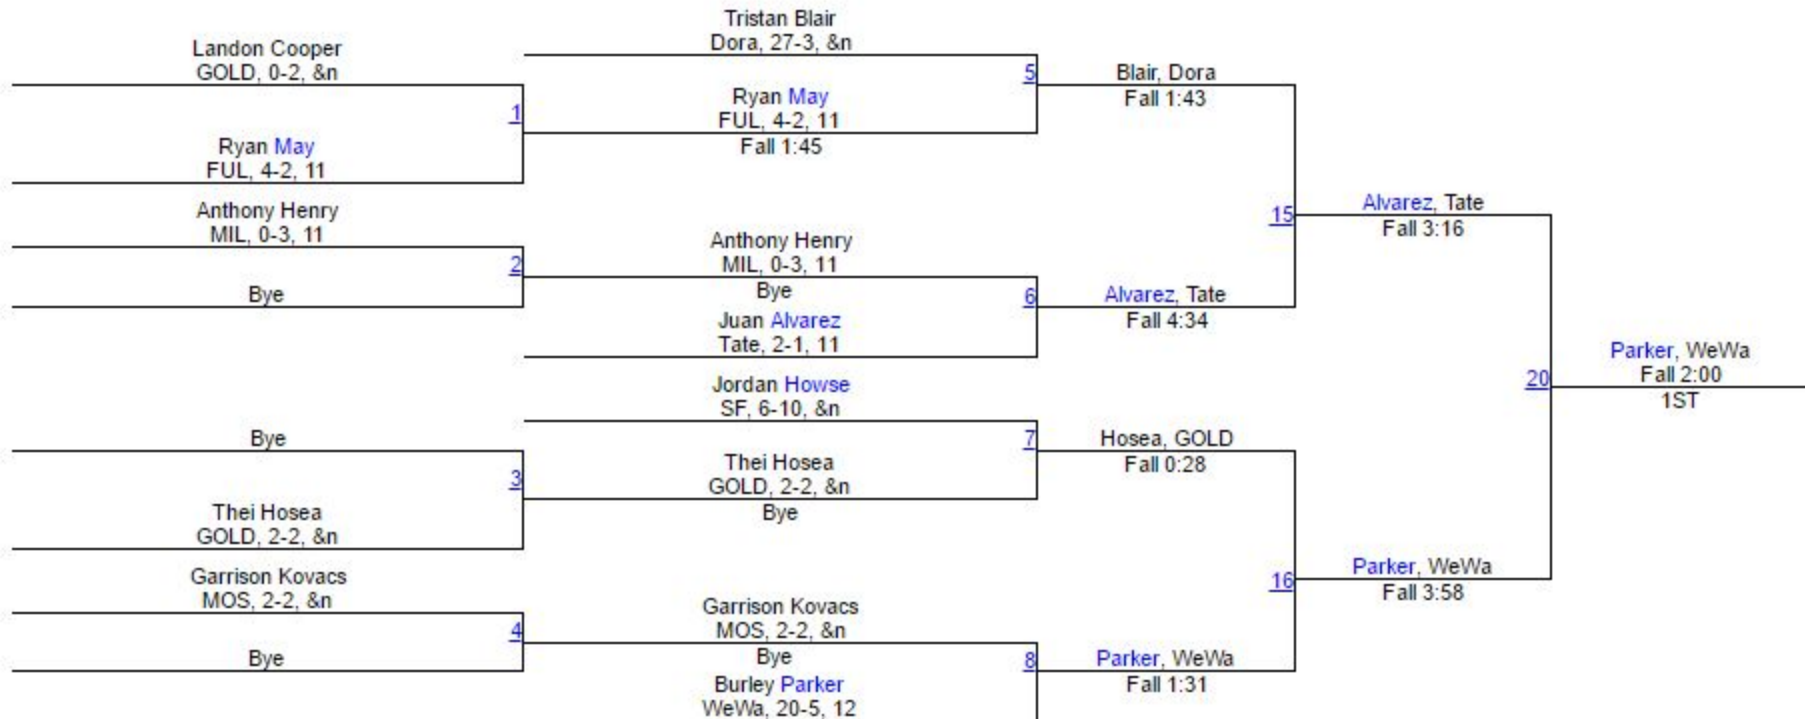

132:

1. Justin Ingram (Spanish Fort ALA)
2. Seth Weinthal (South Walton)
3. Shane Ferry (Mosley).
4. Chase Cunningham (Fultondale).

Unfortunately, tournament management – despite knowing there was an computer issue with this bracket, as well as 126 – did keep paper results on-site but away from the tournament did not retain those results, so they are not available for viewing. Coaches, particularly for the participating Florida programs in the Northwest area, are requested to submit to Matmen match-by-match performances for their kids at this weight, via normal Matmen channels.

Tate High Invitational

Tate High Invitational

145

Tate High Invitational

152

Tate High Invitational

160

Tate High Invitational