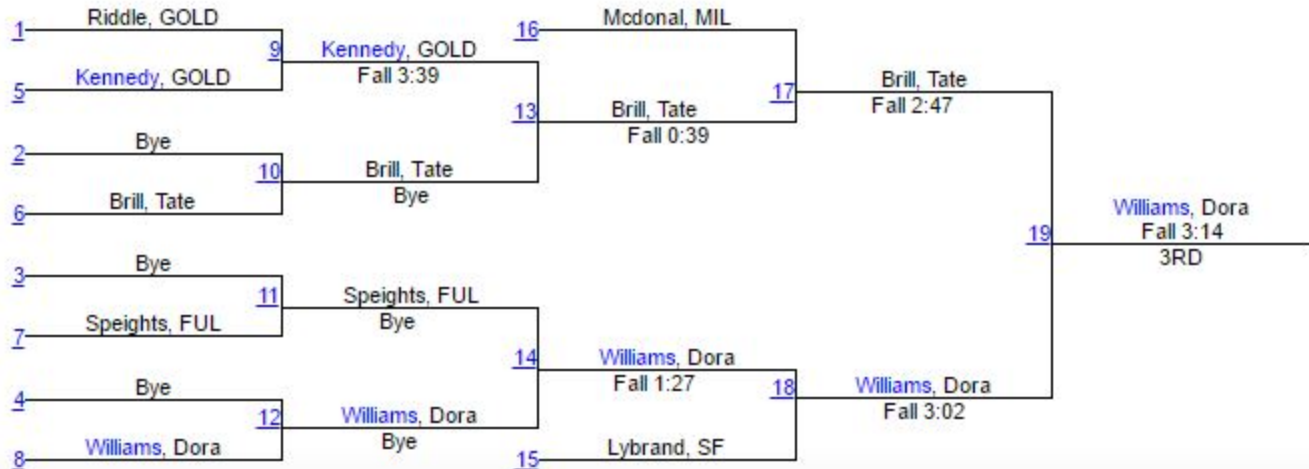

126:

1. Zachary Clayton, Dora ALA
2. Mathew Blalock, Tate
3. Chase Melton, Fultondale
4. Lonnie Bell, Mosley

As this weight-class was run as a round-robin, the best that I can tell you is that Clayton was 4-0, Blalock 3-1, Melton 2-2, Bell 1-3 and Warner Williamson (Spanish Fort ALA) was 0-4.

132:

1. Justin Ingram (Spanish Fort ALA)
2. Seth Weinthal (South Walton)
3. Shane Ferry (Mosley).
4. Chase Cunningham (Fultondale).

Unfortunately, tournament management – despite knowing there was an computer issue with this bracket, as well as 126 – did keep paper results on-site but away from the tournament did not retain those results, so they are not available for viewing. Coaches, particularly for the participating Florida programs in the Northwest area, are requested to submit to Matmen match-by-match performances for their kids at this weight, via normal Matmen channels.

Tate High Invitational

Tate High Invitational

145

Tate High Invitational

152

Tate High Invitational

160

Tate High Invitational