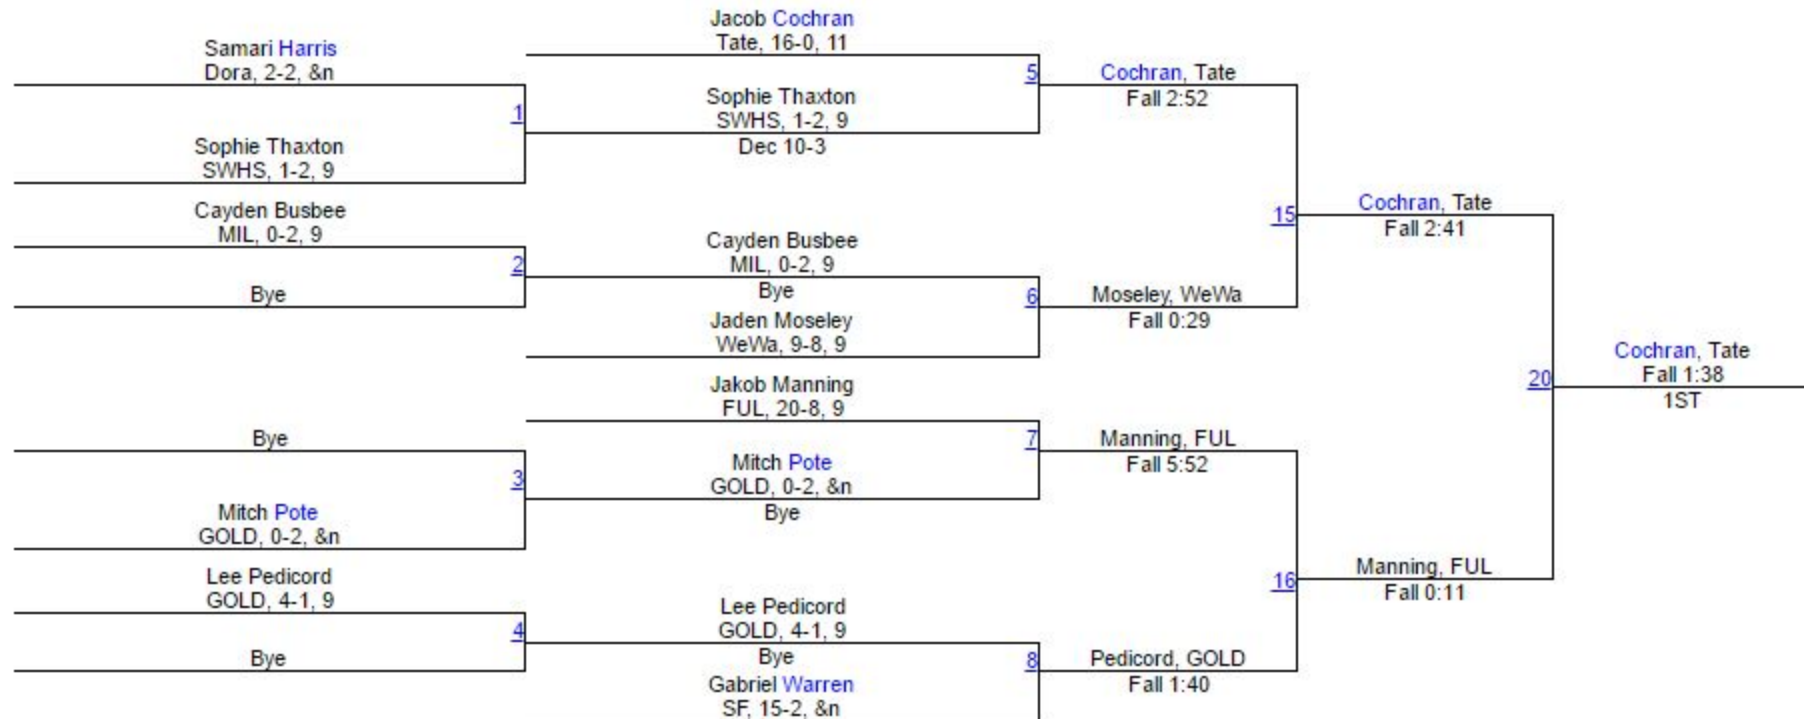

Team Scores

1. Tate	180.5
2. Dora	128.0
3. Fultondale	93.0
4. Wewahitchka	75.0
5. Mosley	66.0
6. Spanish Fort	54.0
7. Milton	46.0
8. Gold	41.0
9. South Walton High School	26.0

Tate High Invitational

106

Round 1