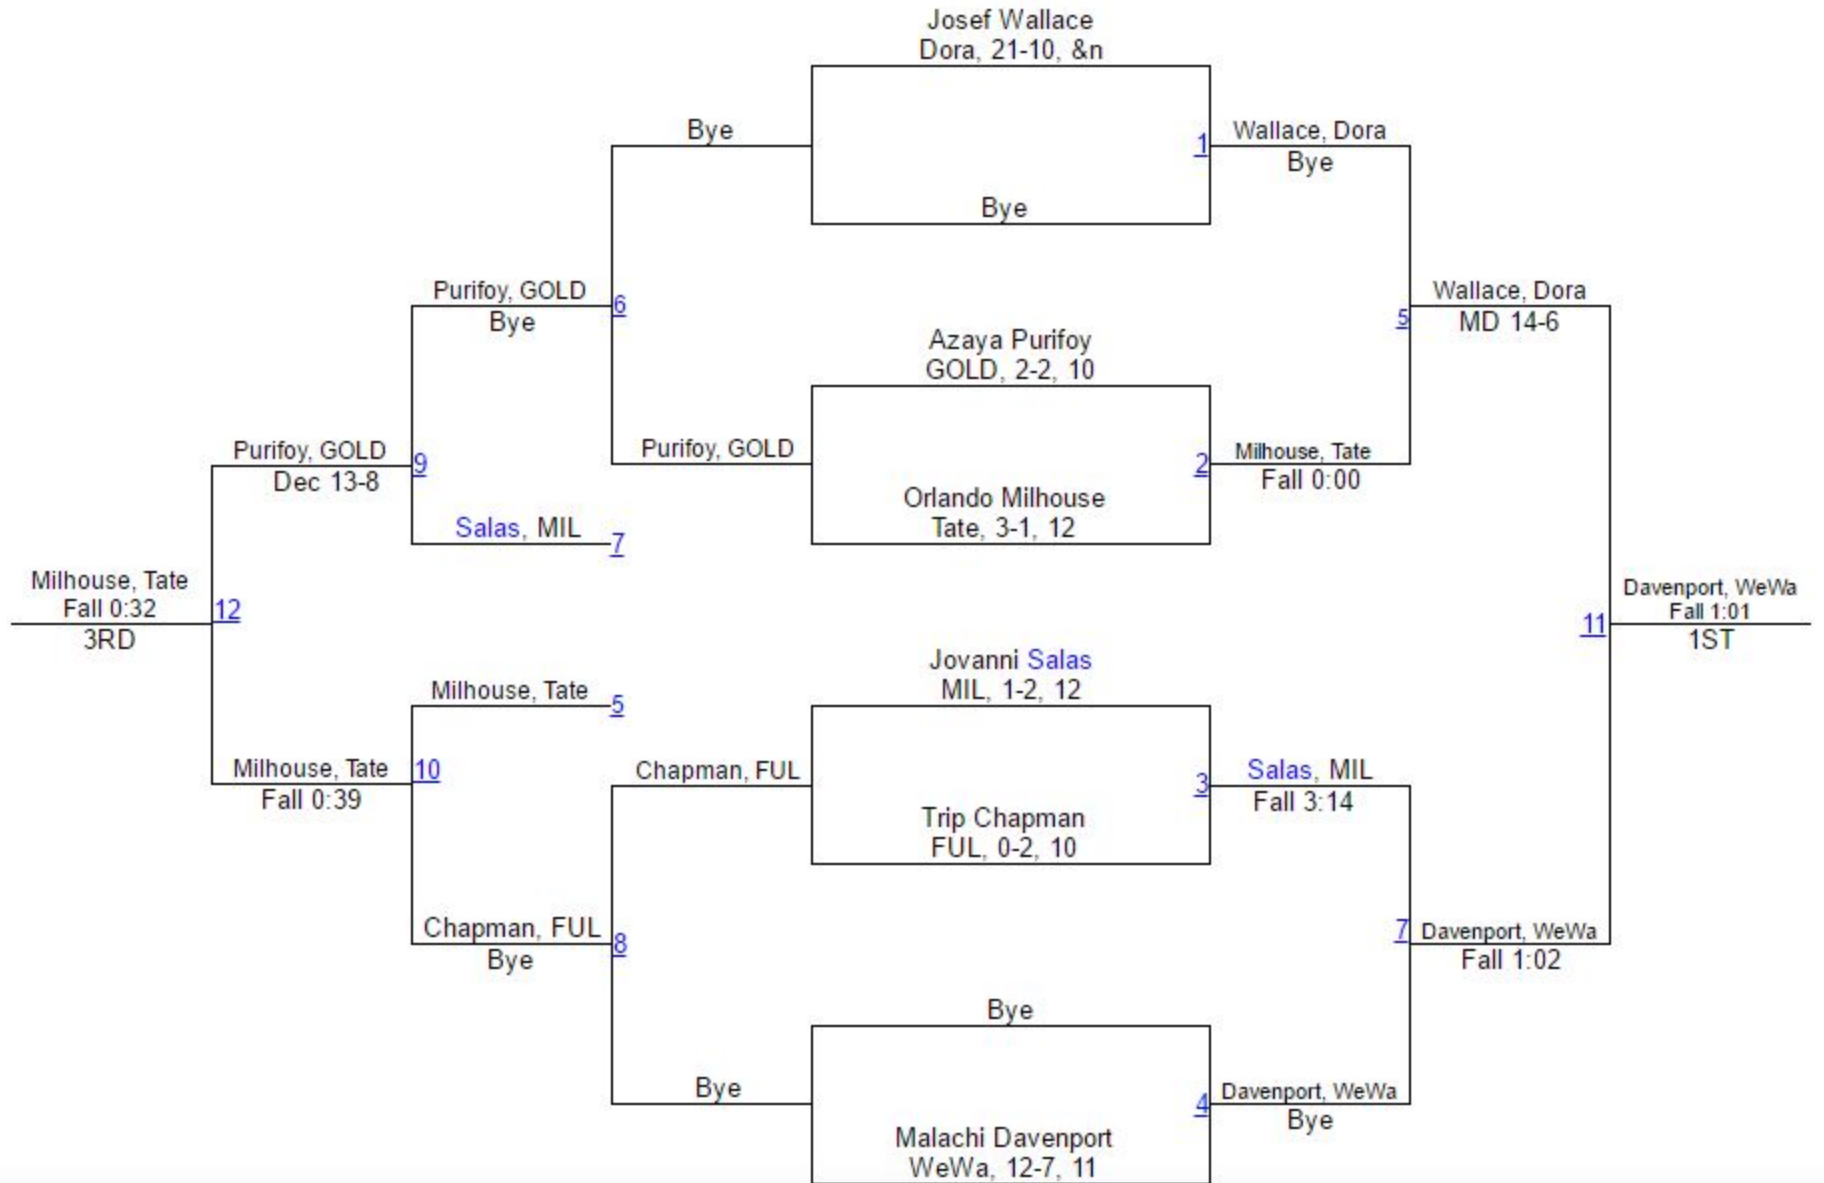

Tate High Invitational

182