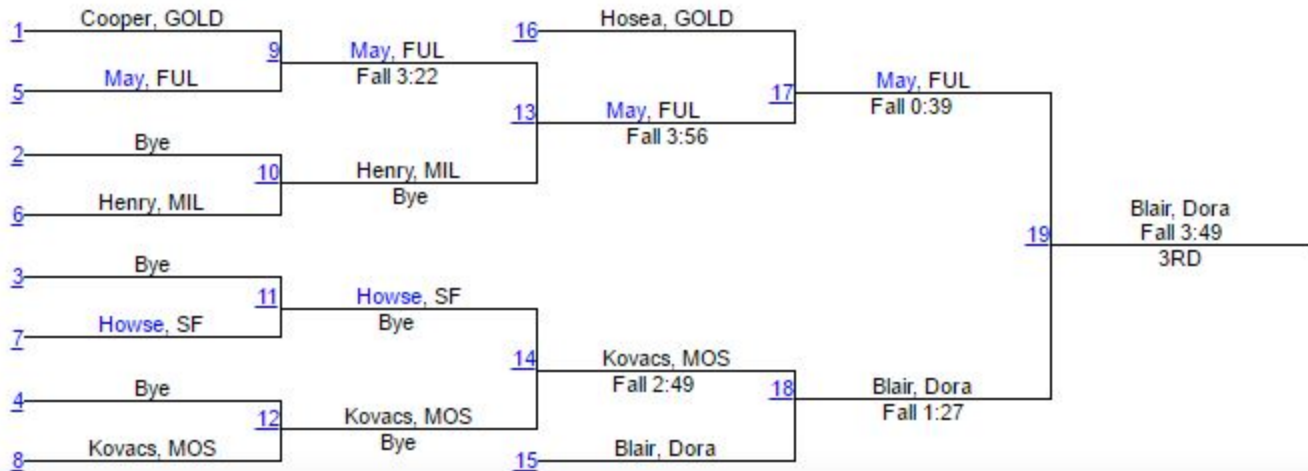

132:

1. Justin Ingram (Spanish Fort ALA)
2. Seth Weinthal (South Walton)
3. Shane Ferry (Mosley).
4. Chase Cunningham (Fultondale).

Unfortunately, tournament management – despite knowing there was an computer issue with this bracket, as well as 126 – did keep paper results on-site but away from the tournament did not retain those results, so they are not available for viewing. Coaches, particularly for the participating Florida programs in the Northwest area, are requested to submit to Matmen match-by-match performances for their kids at this weight, via normal Matmen channels.

Tate High Invitational

Tate High Invitational

145

Tate High Invitational

152

Tate High Invitational

160

Tate High Invitational