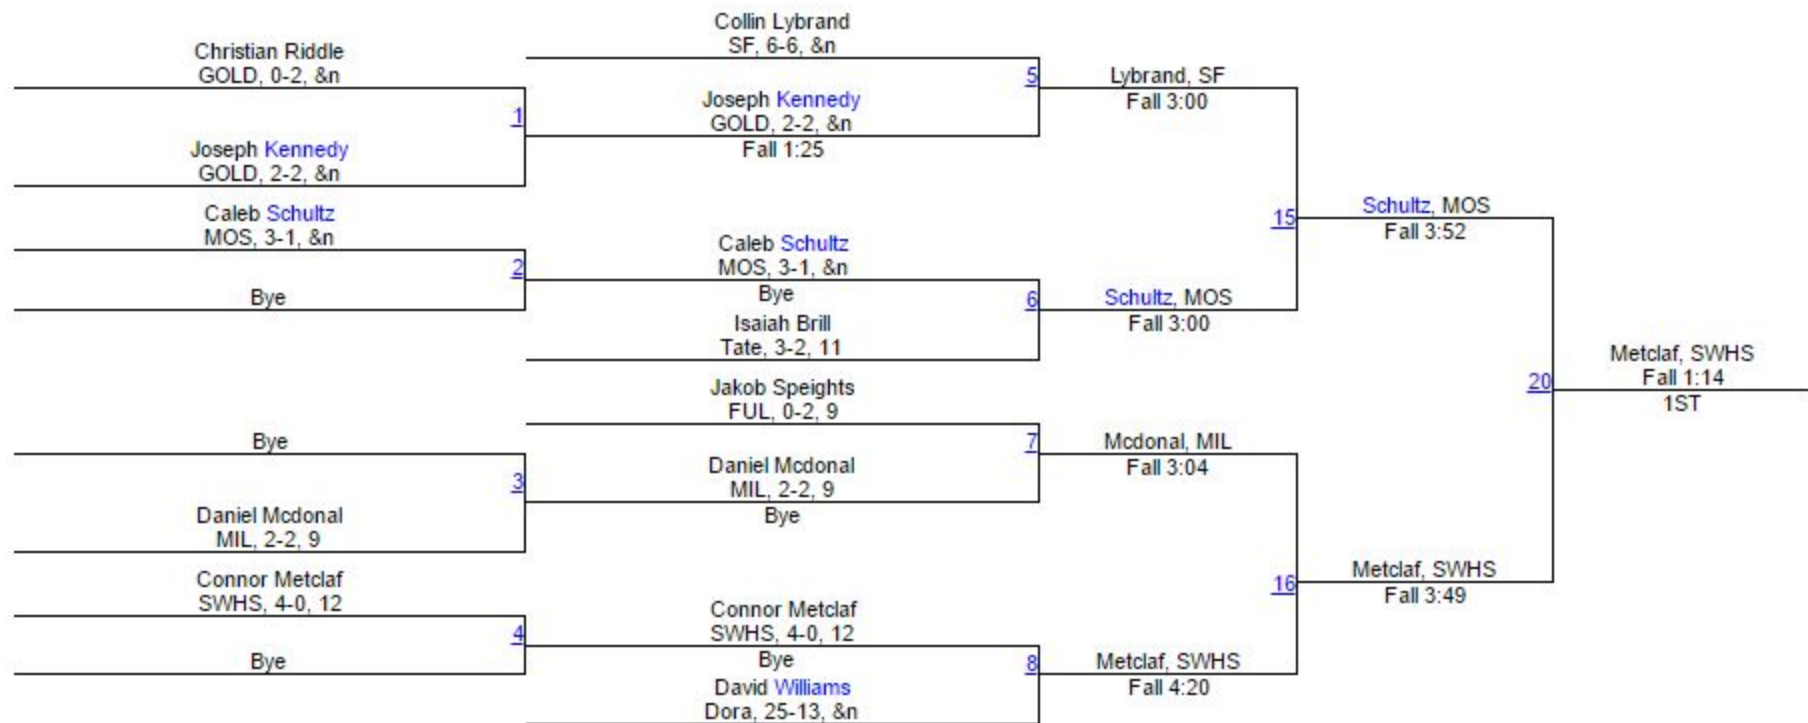

126:

1. Zachary Clayton, Dora ALA
2. Mathew Blalock, Tate
3. Chase Melton, Fultondale
4. Lonnie Bell, Mosley

As this weight-class was run as a round-robin, the best that I can tell you is that Clayton was 4-0, Blalock 3-1, Melton 2-2, Bell 1-3 and Warner Williamson (Spanish Fort ALA) was 0-4.

132:

1. Justin Ingram (Spanish Fort ALA)
2. Seth Weinthal (South Walton)
3. Shane Ferry (Mosley).
4. Chase Cunningham (Fultondale).

Unfortunately, tournament management – despite knowing there was an computer issue with this bracket, as well as 126 – did keep paper results on-site but away from the tournament did not retain those results, so they are not available for viewing. Coaches, particularly for the participating Florida programs in the Northwest area, are requested to submit to Matmen match-by-match performances for their kids at this weight, via normal Matmen channels.

Tate High Invitational

Tate High Invitational

145

Tate High Invitational

152

Tate High Invitational

160

Tate High Invitational