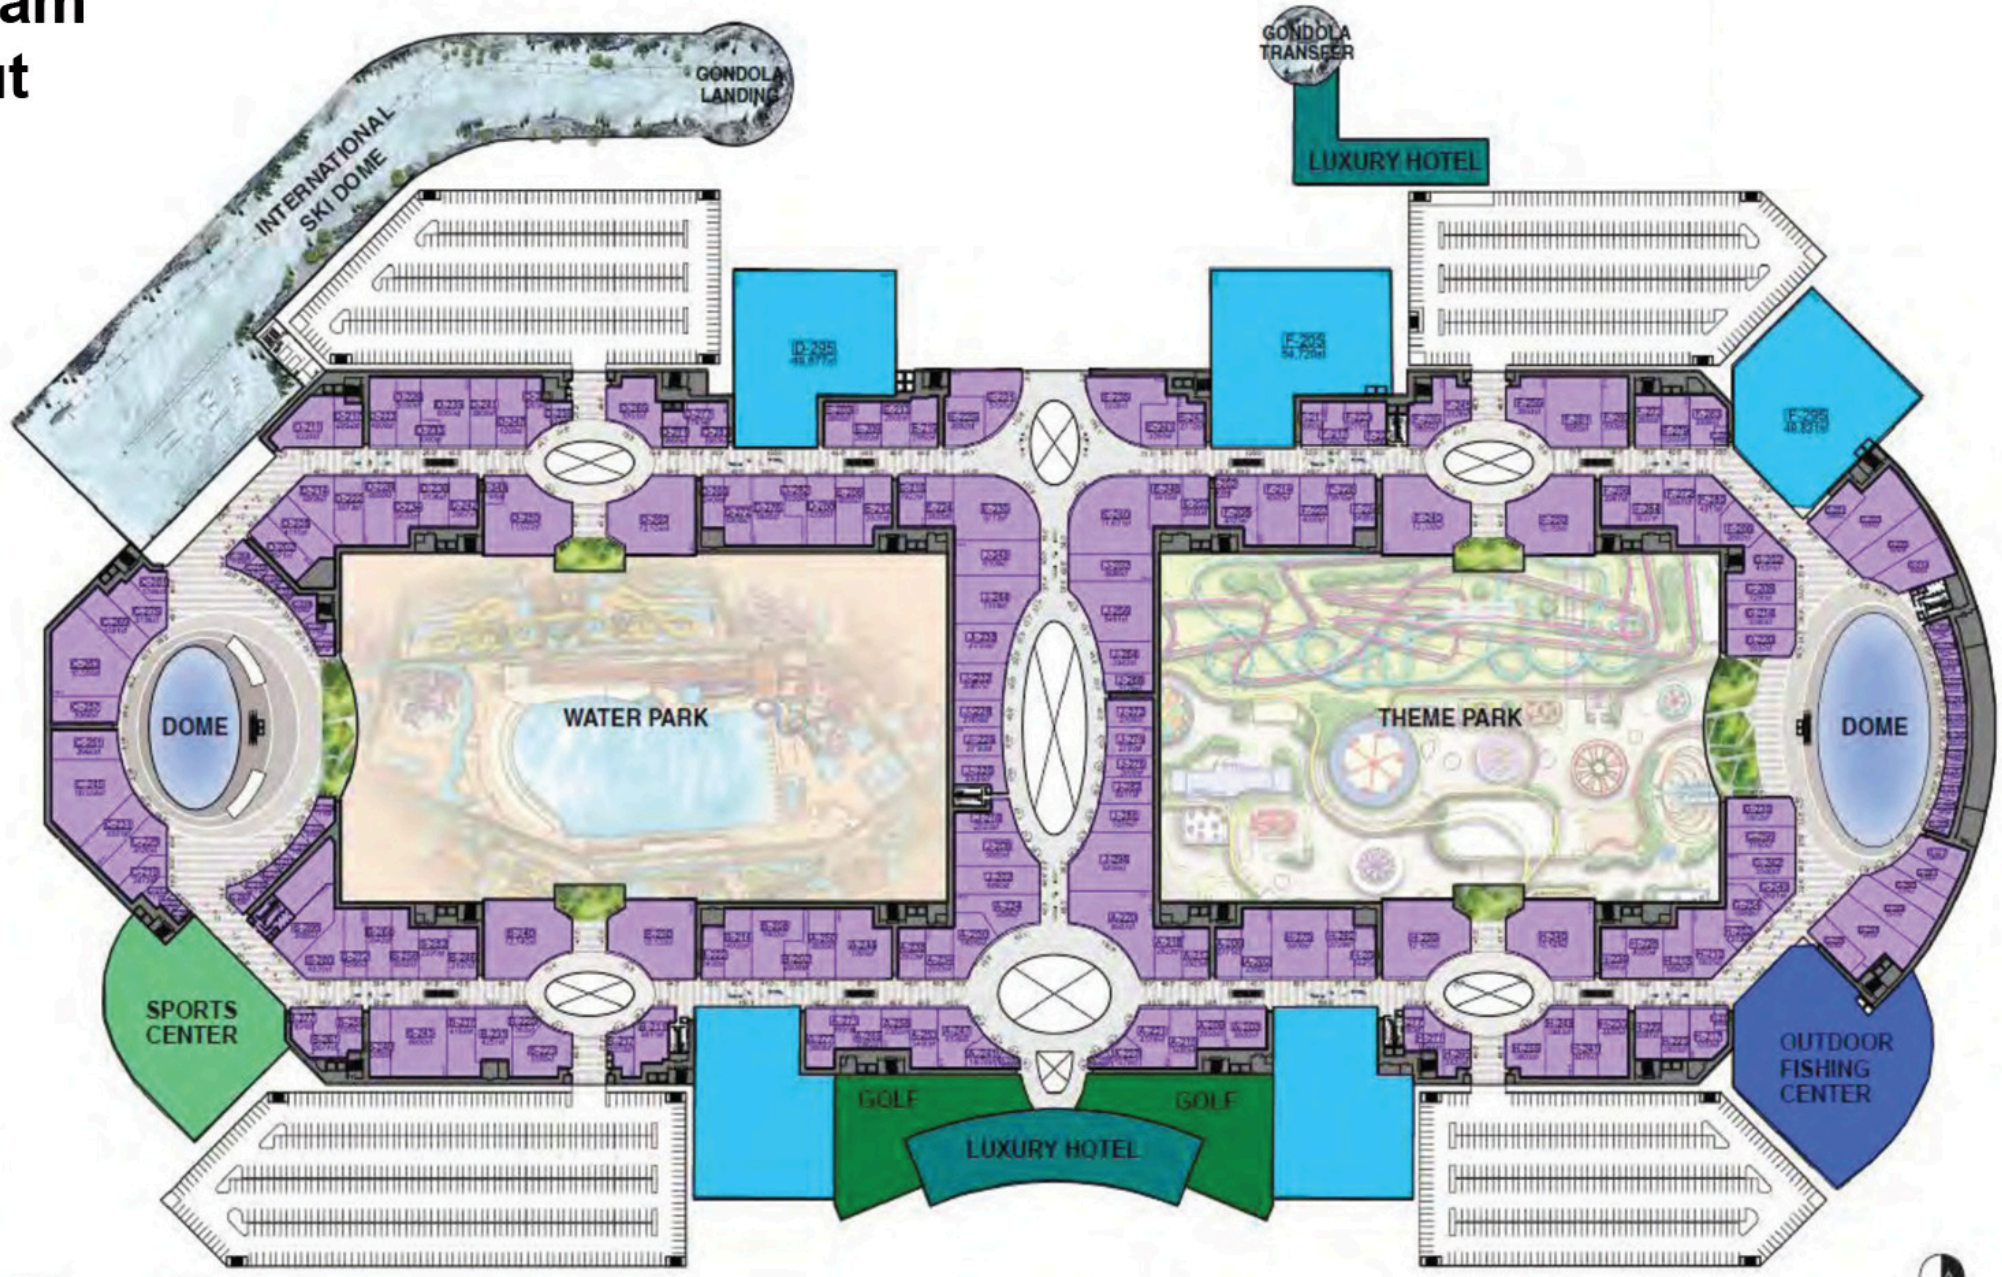

American Dream Miami layout

LEVEL 2 - LEASE PLAN