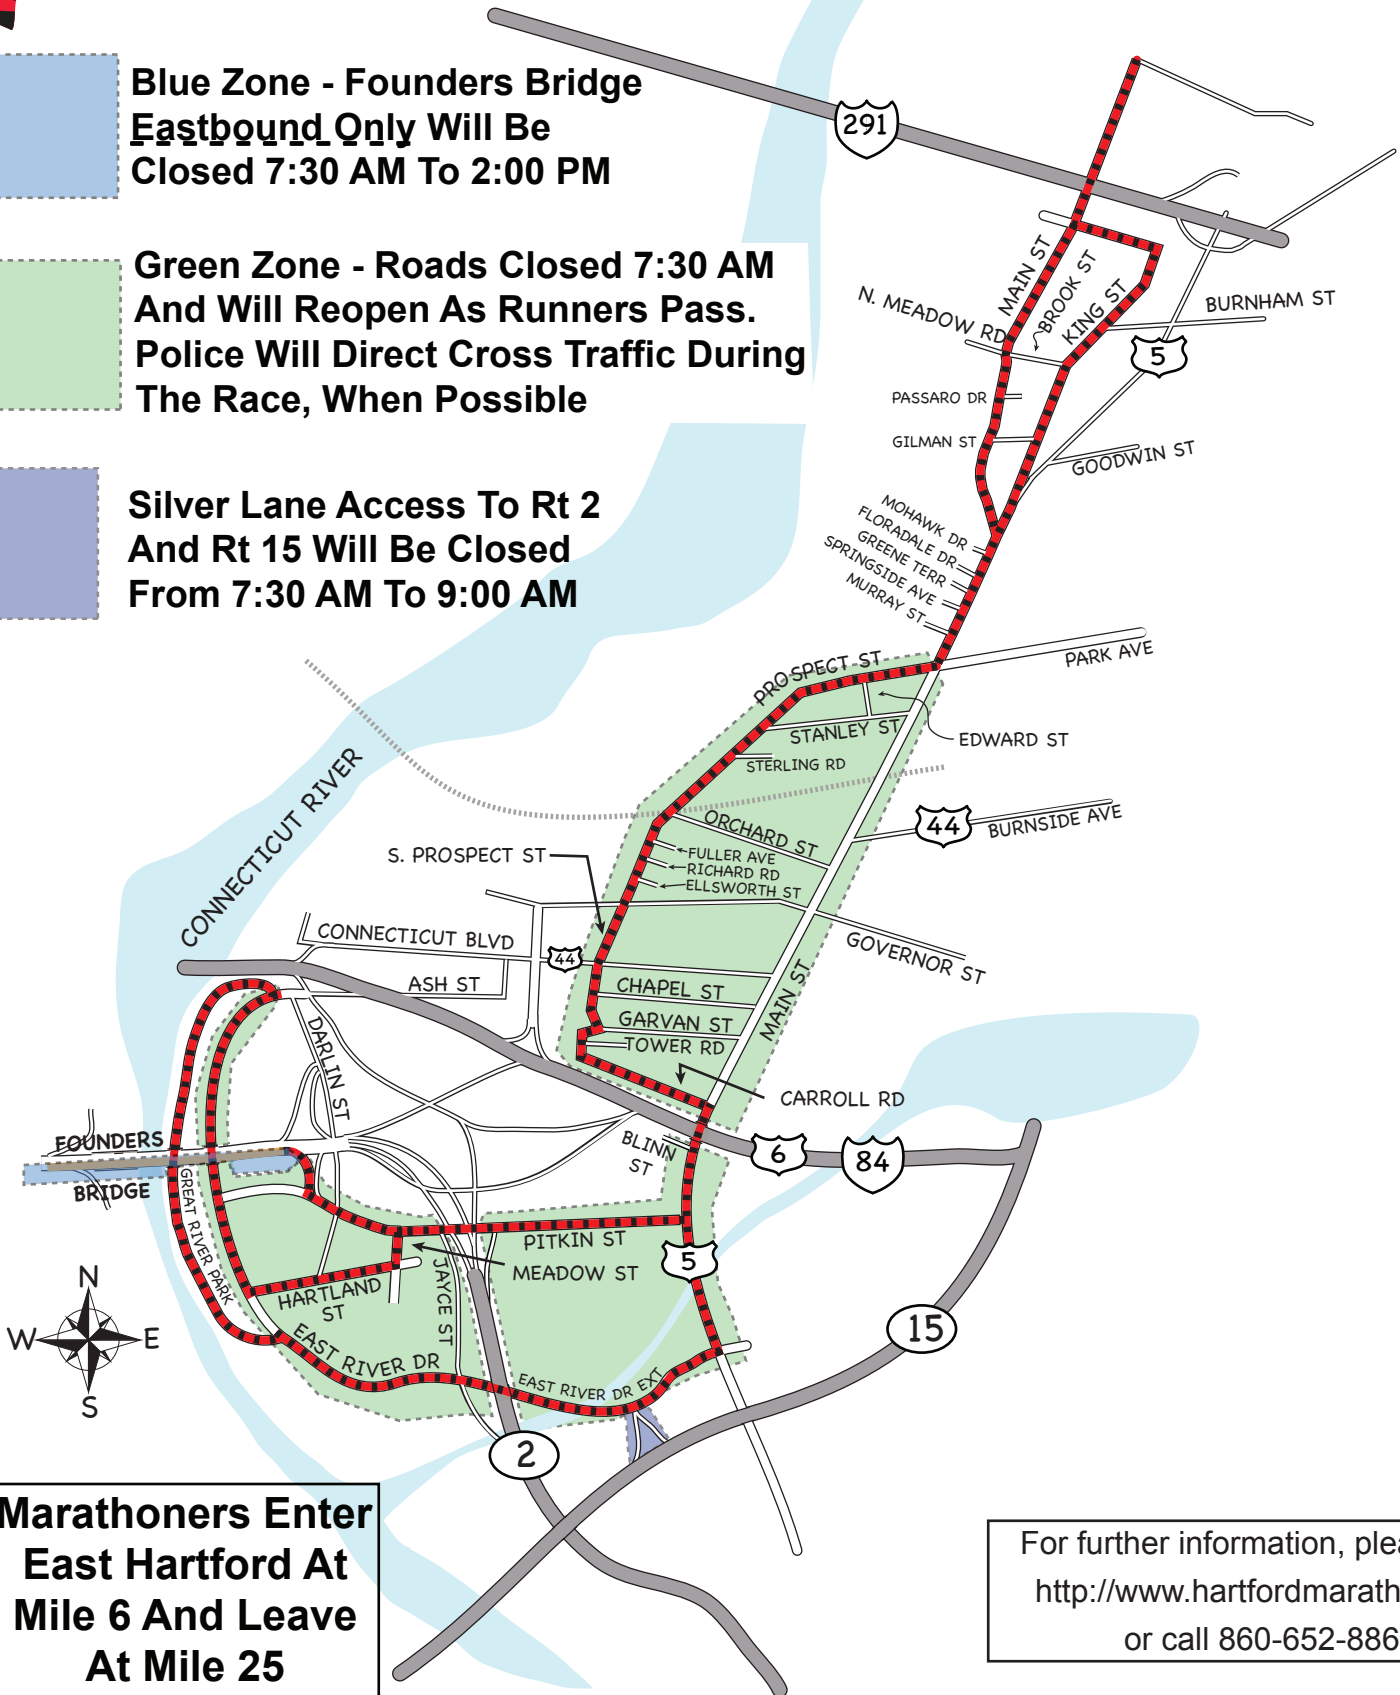

EAST HARTFORD ROAD CLOSURES PLEASE EXPECT DELAYS AND DETOURS

OCTOBER 13, 2012

Race Course

**Blue Zone - Founders Bridge
Eastbound Only Will Be
Closed 7:30 AM To 2:00 PM**

**Green Zone - Roads Closed 7:30 AM
And Will Reopen As Runners Pass.
Police Will Direct Cross Traffic During
The Race, When Possible**

**Silver Lane Access To Rt 2
And Rt 15 Will Be Closed
From 7:30 AM To 9:00 AM**

**Marathoners Enter
East Hartford At
Mile 6 And Leave
At Mile 25**

For further information, please visit:
<http://www.hartfordmarathon.com>
or call 860-652-8866